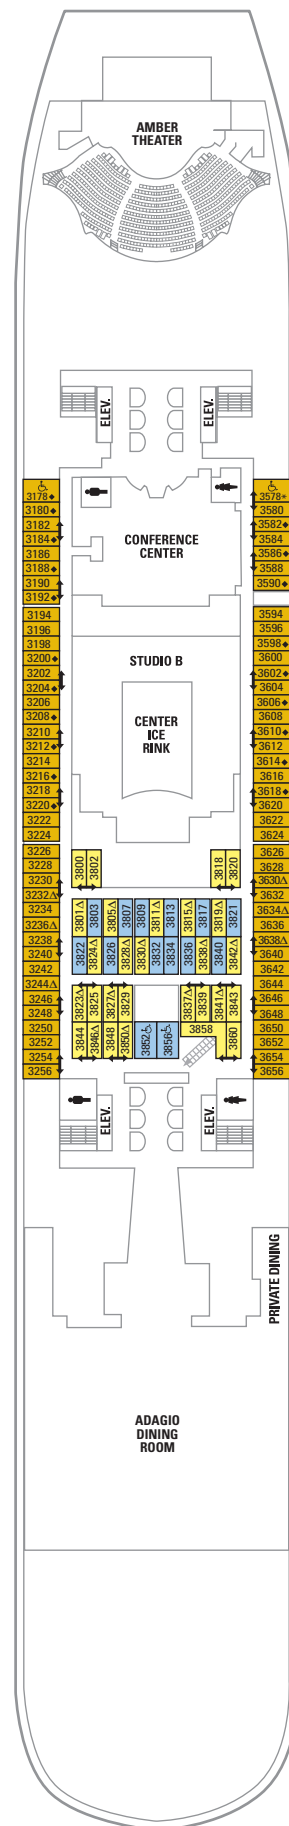

OCEAN VIEW

I Ocean View Stateroom

Two twin beds that convert to Royal King, private bathroom and sitting area. (174 sq. ft.)

INTERIOR

M N Large Interior Stateroom

Two twin beds that convert to Royal King, private bathroom and sitting area. (172 sq. ft.)

Center Ice Rink

When the professionals aren't putting on one of their remarkable shows, enjoy our onboard skating rink.

Adagio Dining Room

Spanning from decks 3-5, Adagio Dining Room is the grandest dining room onboard, the perfect place to take the family for a delicious meal.

SYMBOL LEGEND

- ▲ Stateroom with sofa bed.
- * Stateroom has third Pullman bed available.
- † Stateroom has third and fourth Pullman beds available.
- ↓ Connecting staterooms.
- ♿ Indicates accessible staterooms.
- ◆ Stateroom with sofa bed and third Pullman bed available.
- ‡ Stateroom has four additional Pullman beds available.
- ⊠ Stateroom has an obstructed view.

NOTES:

A Royal King measures 72.5 inches wide by 82 inches long.
For sofa bed configuration call your Travel Agent or Royal Caribbean International.