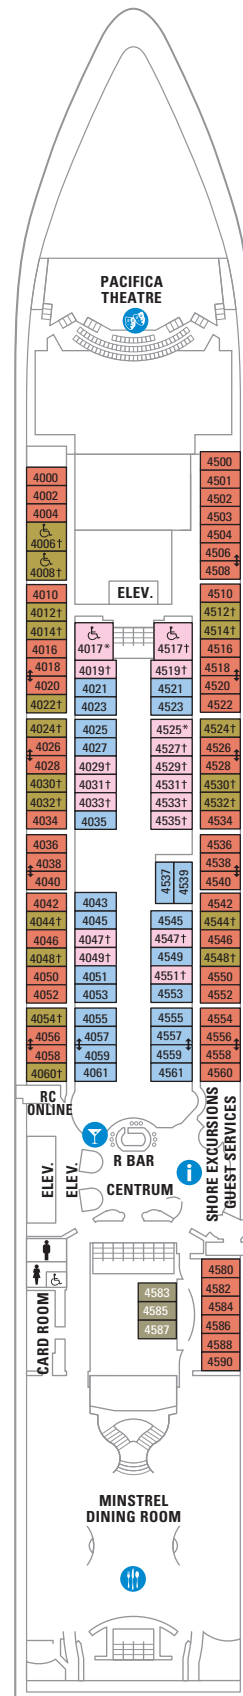

OUTSIDE VIEW

F H Large Ocean View Stateroom

Two twin beds that convert to Royal King and a private bathroom. (164 sq. ft.)

INTERIOR

L N Interior Stateroom

Two twin beds that convert to Royal King, sitting area with sofa, vanity area, and a private bathroom. (165 sq. ft.)

Minstrel Dining Room

Our elegant main dining room, Minstrel comes complete with a cascading waterfall and features a wide variety of menu items and impeccable service.

LEGENDS:

- △ Stateroom with sofa bed
- * Stateroom has third Pullman bed available
- † Stateroom has third and fourth Pullman beds available
- ◆ Stateroom with sofa bed and third Pullman bed available
- ‡ Stateroom has four additional Pullman beds available
- ‡ Connecting staterooms.
- ♿ Indicates accessible staterooms
- Stateroom has an obstructed view
- >> Stateroom opens only on the starboard side